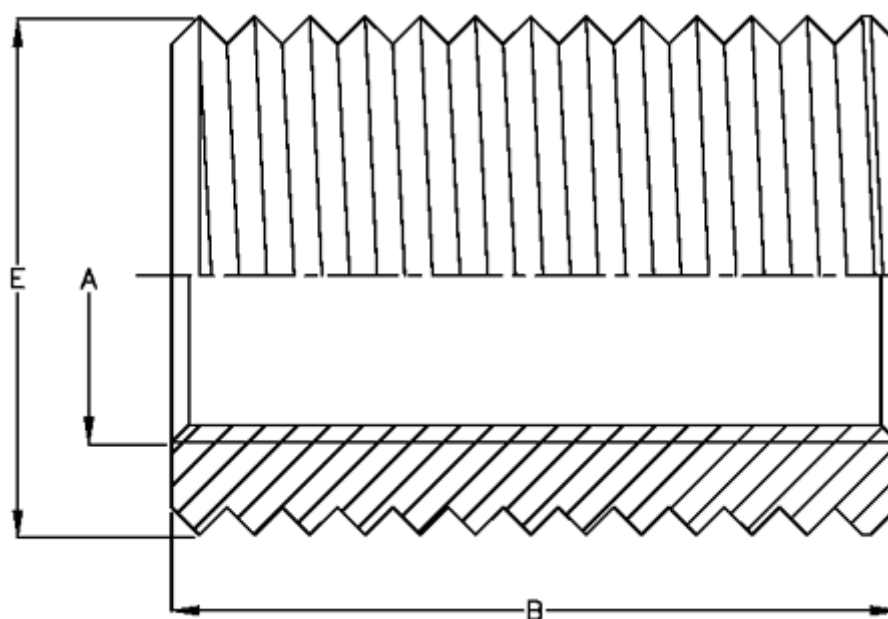

Data Sheet

Article number: 12972000080120
Description: KLEE-coil 972 000 080.120
M8 Unhardened/chr. yellow

Measures

Female thread A	= M8
Length B	= 12
Male thread E	= M12
Type	= 97x 000 080.120